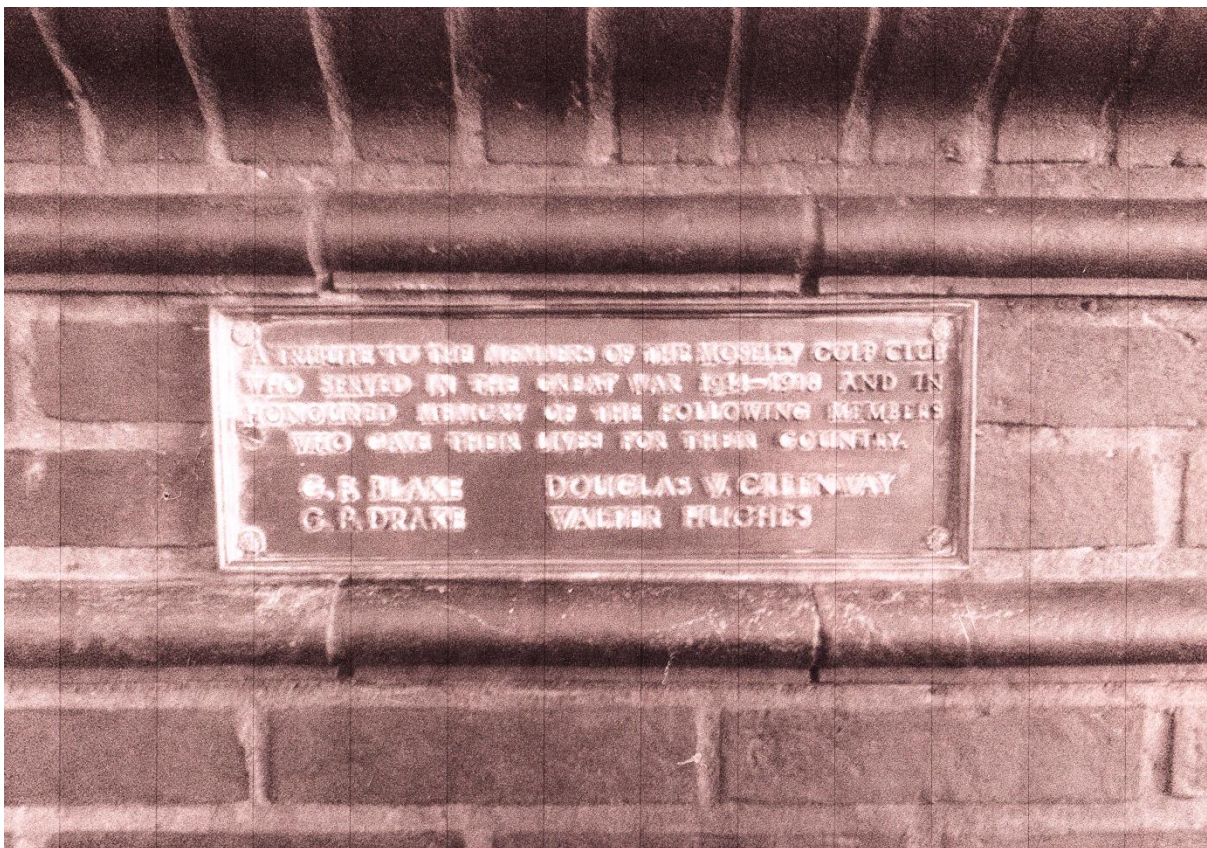

Moseley Golf Club WW1 memorial

Moseley Golf Club, founded in 1892

Words on the memorial

A tribute to the members of the Moseley Golf Club,
who served in the Great War 1914 -1918 and in
honoured memory of the following members who gave
their lives for their country.